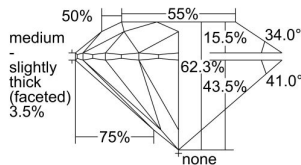

GIA®

FACSIMILE

GIA REPORT

1156324554

Verify this report at gia.edu

GIA DIAMOND DOSSIER®

December 31, 2014
GIA Report Number 1156324554
Shape and Cutting Style ..... Round Brilliant
Measurements ..... 5.66 - 5.72 x 3.55 mm

GRADING RESULTS

Carat Weight ..... 0.70 carat
Color Grade ..... G
Clarity Grade VS1
Cut Grade ..... Excellent

ADDITIONAL GRADING INFORMATION

Polish ..... Excellent
Symmetry ..... Excellent
Fluorescence ..... None
Clarity Characteristics ..... Crystal, Cloud, Feather
Inscription(s): GIA 1156324554

PROPORTIONS

Profile to actual proportions

GRADING SCALES

GIA COLOR SCALE	GIA CLARITY SCALE	GIA CUT SCALE	
D	FLAWLESS	EXCELLENT	
E	INTERNALLY FLAWLESS		
F		VVS₁	VERY GOOD
G	VVS₂		
H	VS₁	GOOD	
I	VS₂		
J	SI₁	FAIR	
K	SI₂		
L	I₁	POOR	
M	I₂		
N	I₃		
O			
P			
Q			
R			
S			
T			
U			
V			
W			
X			
Y			
Z