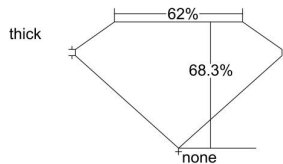

GIA®

FACSIMILE

GIA REPORT 5166675339

Verify this report at gia.edu

GIA DIAMOND DOSSIER®

January 19, 2014
GIA Report Number 5166675339
Shape and Cutting Style ..... Square Emerald Cut
Measurements ..... 5.32 x 5.24 x 3.58 mm

GRADING RESULTS

Carat Weight ..... 0.90 carat
Color Grade ..... F
Clarity Grade SI1

ADDITIONAL GRADING INFORMATION

Polish ..... Excellent
Symmetry ..... Very Good
Fluorescence ..... None
Clarity Characteristics ..... Cloud, Crystal
Inscription(s): GIA 5166675339

PROPORTIONS

Profile not to actual proportions

GRADING SCALES

GIA COLOR SCALE		GIA CLARITY SCALE			
COLORLESS	D	VERY VERY SLIGHTLY INCLUDED	FLAWLESS		
	E		INTERNALLY FLAWLESS		
	F	VERY SLIGHTLY INCLUDED	VVS₁		
	G		VVS₂		
	H		VS₁		
	NEAR COLORLESS	I	SLIGHTLY INCLUDED	VS₂	
		J		SI₁	
		FAINT	K	INCLUDED	SI₂
			L		I₁
			M		I₂
VERY LIGHT	N	LIGHT	I₃		
	O				
	P				
	Q				
LIGHT	R				
	S				
	T				
	U				
	V				
	Z