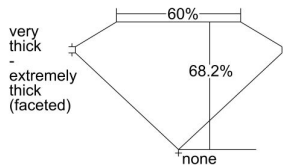

GIA®

FACSIMILE

GIA REPORT 5172287800

Verify this report at gia.edu

GIA DIAMOND DOSSIER®

August 21, 2015
GIA Report Number 5172287800
Shape and Cutting Style ..... Marquise Brilliant
Measurements ..... 7.90 x 4.45 x 3.04 mm

GRADING RESULTS

Carat Weight ..... 0.67 carat
Color Grade I
Clarity Grade VS1

ADDITIONAL GRADING INFORMATION

Polish ..... Good
Symmetry ..... Good
Fluorescence ..... Medium Blue
Clarity Characteristics ..... Cloud
Inscription(s): GIA 5172287800, IGI 30942419

PROPORTIONS

Profile not to actual proportions

GRADING SCALES

GIA COLOR SCALE		GIA CLARITY SCALE			
COLORLESS	D	VERY VERY SLIGHTLY INCLUDED	FLAWLESS		
	E		INTERNALLY FLAWLESS		
	F	VERY SLIGHTLY INCLUDED	VVS₁		
	G		VVS₂		
	H		VS₁		
	NEAR COLORLESS	I	SLIGHTLY INCLUDED	VS₂	
		J		SI₁	
		FAINT	K	INCLUDED	SI₂
			L		I₁
			M		I₂
VERY LIGHT	N		LIGHT	I₃	
	O				
	P				
	Q				
	R