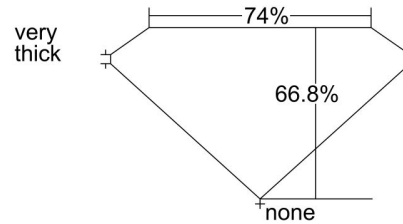

GIA NATURAL DIAMOND GRADING REPORT

July 30, 2020
GIA Report Number 6214077439
Shape and Cutting Style ..... Cut-Cornered Rectangular
Modified Brilliant
Measurements ..... 6.21 x 5.37 x 3.59 mm

GRADING RESULTS

Carat Weight ..... 1.01 carat
Color Grade L
Clarity Grade SI1

ADDITIONAL GRADING INFORMATION

Polish ..... Excellent
Symmetry ..... Very Good
Fluorescence ..... None
Comments: Additional clouds are not shown. Pinpoints are not shown.

PROPORTIONS

Profile not to actual proportions