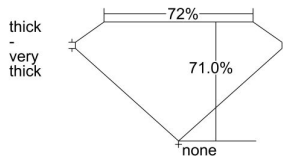

GIA®

FACSIMILE

GIA REPORT 6222554807

Verify this report at gia.edu

GIA DIAMOND DOSSIER®

May 05, 2016
GIA Report Number 6222554807
Shape and Cutting Style ..... Square Modified Brilliant
Measurements ..... 5.26 x 5.17 x 3.67 mm

GRADING RESULTS

Carat Weight ..... 0.90 carat
Color Grade ..... H
Clarity Grade VS2

ADDITIONAL GRADING INFORMATION

Polish ..... Excellent
Symmetry ..... Good
Fluorescence ..... None
Clarity Characteristics..... Crystal, Cloud, Feather
Inscription(s): GIA 6222554807

PROPORTIONS

Profile not to actual proportions

GRADING SCALES

GIA COLOR SCALE		GIA CLARITY SCALE			
COLORLESS	D	VERY VERY SLIGHTLY INCLUDED	FLAWLESS		
	E		INTERNALLY FLAWLESS		
	F	VERY SLIGHTLY INCLUDED	VVS₁		
	G		VVS₂		
	H		VS₁		
	NEAR COLORLESS	I	VERY SLIGHTLY INCLUDED	VS₂	
		J		SI₁	
		FAINT	K	SLIGHTLY INCLUDED	SI₂
			L		I₁
			M		I₂
VERY LIGHT	N	INCLUDED	I₃		
	O				
	P				
	Q				
	R				
LIGHT	S				
	T				
	U				
	V				
	W				
	X				
	Y				
	Z