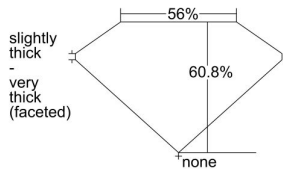

GIA®

FACSIMILE

GIA REPORT 6292332653

Verify this report at GIA.edu

GIA NATURAL DIAMOND DOSSIER®

June 06, 2018
GIA Report Number 6292332653
Shape and Cutting Style ..... Heart Brilliant
Measurements ..... 5.33 x 6.37 x 3.87 mm

GRADING RESULTS

Carat Weight ..... 0.80 carat
Color Grade ..... D
Clarity Grade SI1

ADDITIONAL GRADING INFORMATION

Polish ..... Very Good
Symmetry ..... Excellent
Fluorescence ..... None
Clarity Characteristics ..... Crystal, Cloud
Inscription(s): GIA 6292332653

PROPORTIONS

Profile not to actual proportions

GRADING SCALES

GIA COLOR SCALE		GIA CLARITY SCALE	
NEAR COLORLESS	D	VERY VERY SLIGHTLY INCLUDED	FLAWLESS
	E		INTERNALLY FLAWLESS
	F		VVS₁
	G		VVS₂
	H		VS₁
	I		VS₂
	J		SI₁
	K		SI₂
	L		I₁
	M		I₂
FAINT	N	SLIGHTLY INCLUDED	I₃
	O		
	P		
	Q		
VERT LIGHT	R	INCLUDED	
	S		
	T		
	U		
	V		
	W		
	X		
	Y		
LIGHT	Z