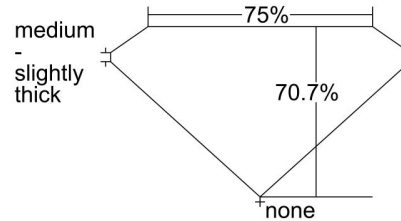

GIA DIAMOND GRADING REPORT

July 01, 2013
 GIA Report Number 1157393237
 Shape and Cutting Style **Square Modified Brilliant**
 Measurements 5.51 x 5.51 x 3.90 mm

GRADING RESULTS

Carat Weight 1.00 carat
 Color Grade **K**
 Clarity Grade **VS1**

ADDITIONAL GRADING INFORMATION

Polish **Excellent**
 Symmetry **Very Good**
 Fluorescence **None**
 Inscription(s): GIA 1157393237

PROPORTIONS

Profile not to actual proportions

CLARITY CHARACTERISTICS

KEY TO SYMBOLS*
 Feather

* Red symbols denote internal characteristics (inclusions). Green or black symbols denote external characteristics (blemishes). Diagram is an approximate representation of the diamond, and symbols shown indicate type, position, and approximate size of clarity characteristics. All clarity characteristics may not be shown. Details of finish are not shown.