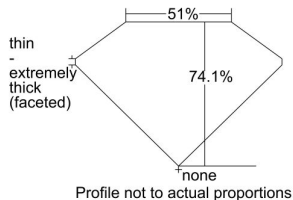

GIA®

FACSIMILE

GIA REPORT 6207494577

Verify this report at GIA.edu

GIA NATURAL DIAMOND DOSSIER®

August 05, 2019
GIA Report Number 6207494577
Shape and Cutting Style ..... Marquise Brilliant
Measurements ..... 5.86 x 3.93 x 2.91 mm

GRADING RESULTS

Carat Weight ..... 0.40 carat
Color Grade L
Clarity Grade SI1

ADDITIONAL GRADING INFORMATION

Polish ..... Very Good
Symmetry ..... Good
Fluorescence ..... None
Clarity Characteristics ..... Crystal, Chip
Inscription(s): GIA 6207494577

PROPORTIONS

GRADING SCALES

GIA COLOR SCALE		GIA CLARITY SCALE			
COLORLESS	D	VERY VERY SLIGHTLY INCLUDED	FLAWLESS		
	E		INTERNALLY FLAWLESS		
	F	VERY SLIGHTLY INCLUDED	VVS₁		
	G		VVS₂		
	H		VS₁		
	NEAR COLORLESS	I	SLIGHTLY INCLUDED	VS₂	
		J		SI₁	
		FAINT	K	INCLUDED	SI₂
			L		I₁
			M		I₂
VERT LIGHT	N		INCLUDED	I₃	
	O				
	P				
	Q				
	R				
LIGHT	S				
	T				
	U				
	V				
	W				
	Z