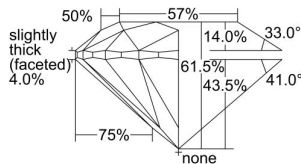

GIA®

FACSIMILE

GIA REPORT 6223198528

Verify this report at GIA.edu

GIA NATURAL DIAMOND DOSSIER®

December 27, 2021
GIA Report Number 6223198528
Shape and Cutting Style ..... Round Brilliant
Measurements ..... 4.44 - 4.45 x 2.73 mm

GRADING RESULTS

Carat Weight ..... 0.33 carat
Color Grade ..... D
Clarity Grade VS1
Cut Grade ..... Excellent

ADDITIONAL GRADING INFORMATION

Polish ..... Excellent
Symmetry ..... Excellent
Fluorescence ..... None
Clarity Characteristics ..... Crystal, Pinpoint
Inscription(s): GIA 6223198528

PROPORTIONS

Profile to actual proportions

GRADING SCALES

GIA COLOR SCALE	GIA CLARITY SCALE	GIA CUT SCALE	
D	FLAWLESS	EXCELLENT	
E	INTERNALLY FLAWLESS		
F		VVS₁	VERY GOOD
G	VVS₂		
H	VS₁	GOOD	
I	VS₂		
J	SI₁	FAIR	
K	SI₂		
L	I₁	POOR	
M	I₂		
N	I₃		
O			
P			
Q			
R			
S			
T			
U			
V			
W			
X			
Y			
Z